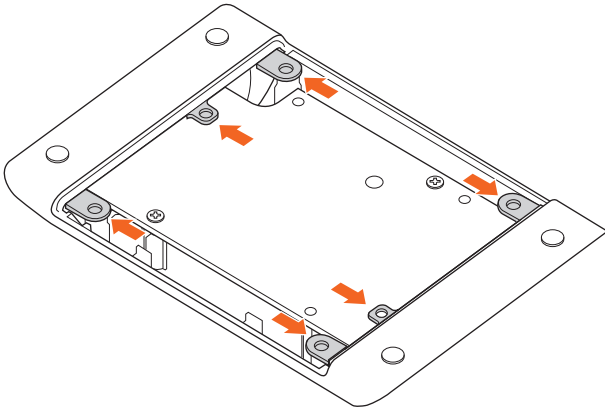

BrightSign® | LS424/LS423

WS103 WIFI/BLUETOOTH MODULE INSTALLATION

1

2 a

b

3

4 a

b