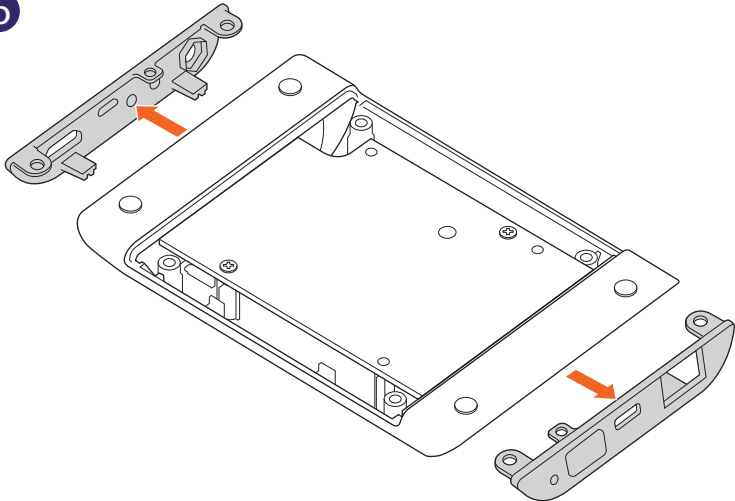

BrightSign® | LS424/LS423

WS103 WIFI/BLUETOOTH MODULE INSTALLATION

1

2 a

b

3

4 a

b