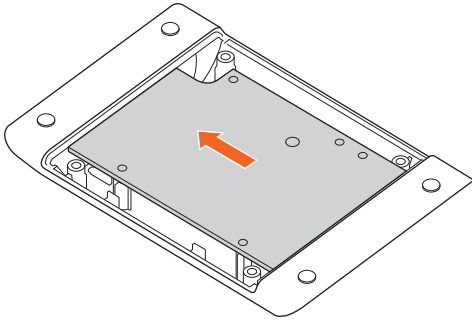

BrightSign® | LS424/LS423

WS103 WIFI/BLUETOOTH MODULE INSTALLATION

1

2 a

b

3

4 a

b