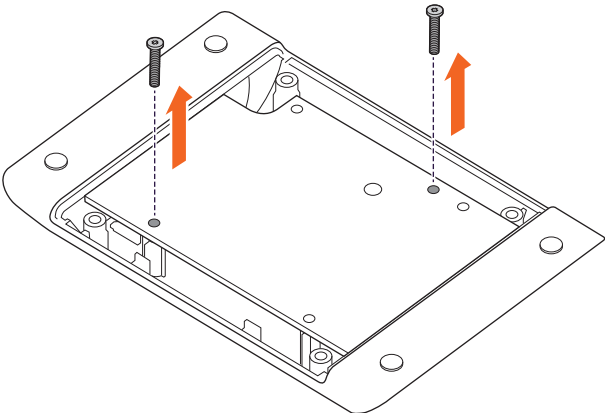

BrightSign® | LS424/LS423

WS103 WIFI/BLUETOOTH MODULE INSTALLATION

1

2 a

b

3

4 a

b