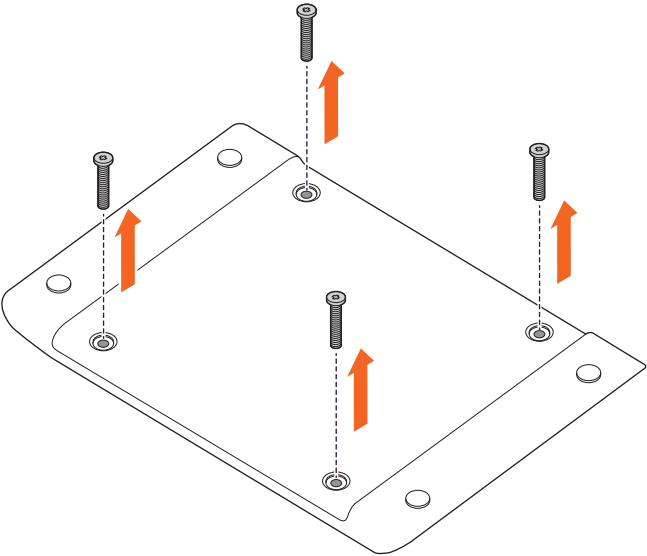

BrightSign® | LS424/LS423

WS103 WIFI/BLUETOOTH MODULE INSTALLATION

1

2 a

b

3

4 a

b