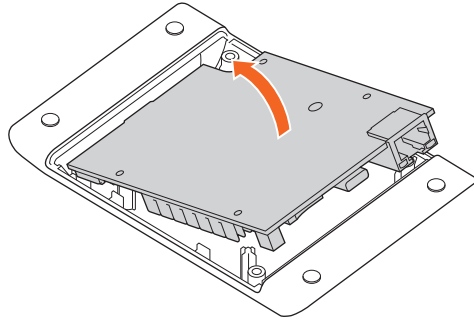

BrightSign® | LS424/LS423

WS103 WIFI/BLUETOOTH MODULE INSTALLATION

1

2 a

b

3

4 a

b